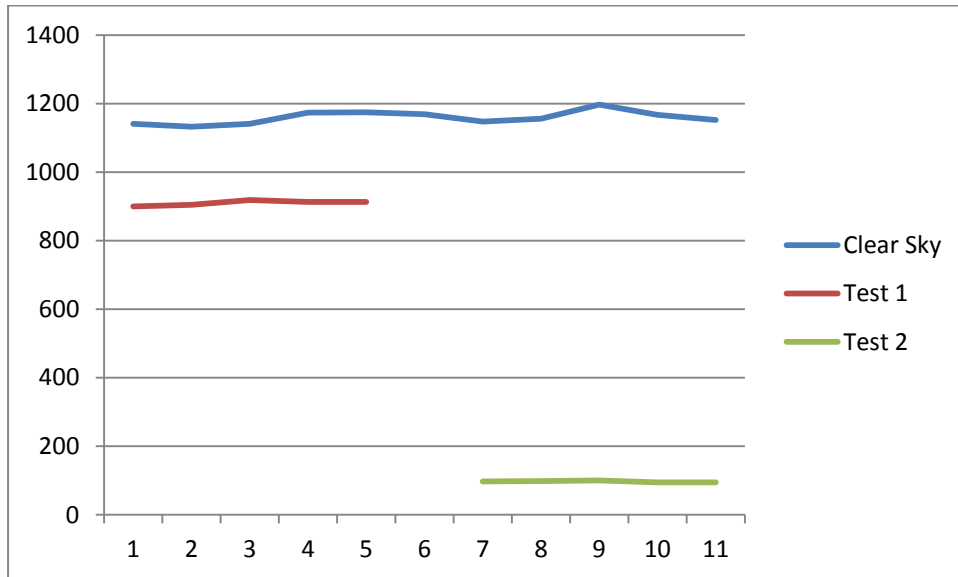

Solar Transmission Tests

Graph showing test data averages over 15 minutes. W/m² =Watts Per Metre Squared vs Minutes.

Clear Sky	Test 1	Test 2
1141	900	
1132	905	
1141	919	
1173	913	
1174	913	
1169	-	
1147		98
1155		98
1197		100
1167		95
1152		95